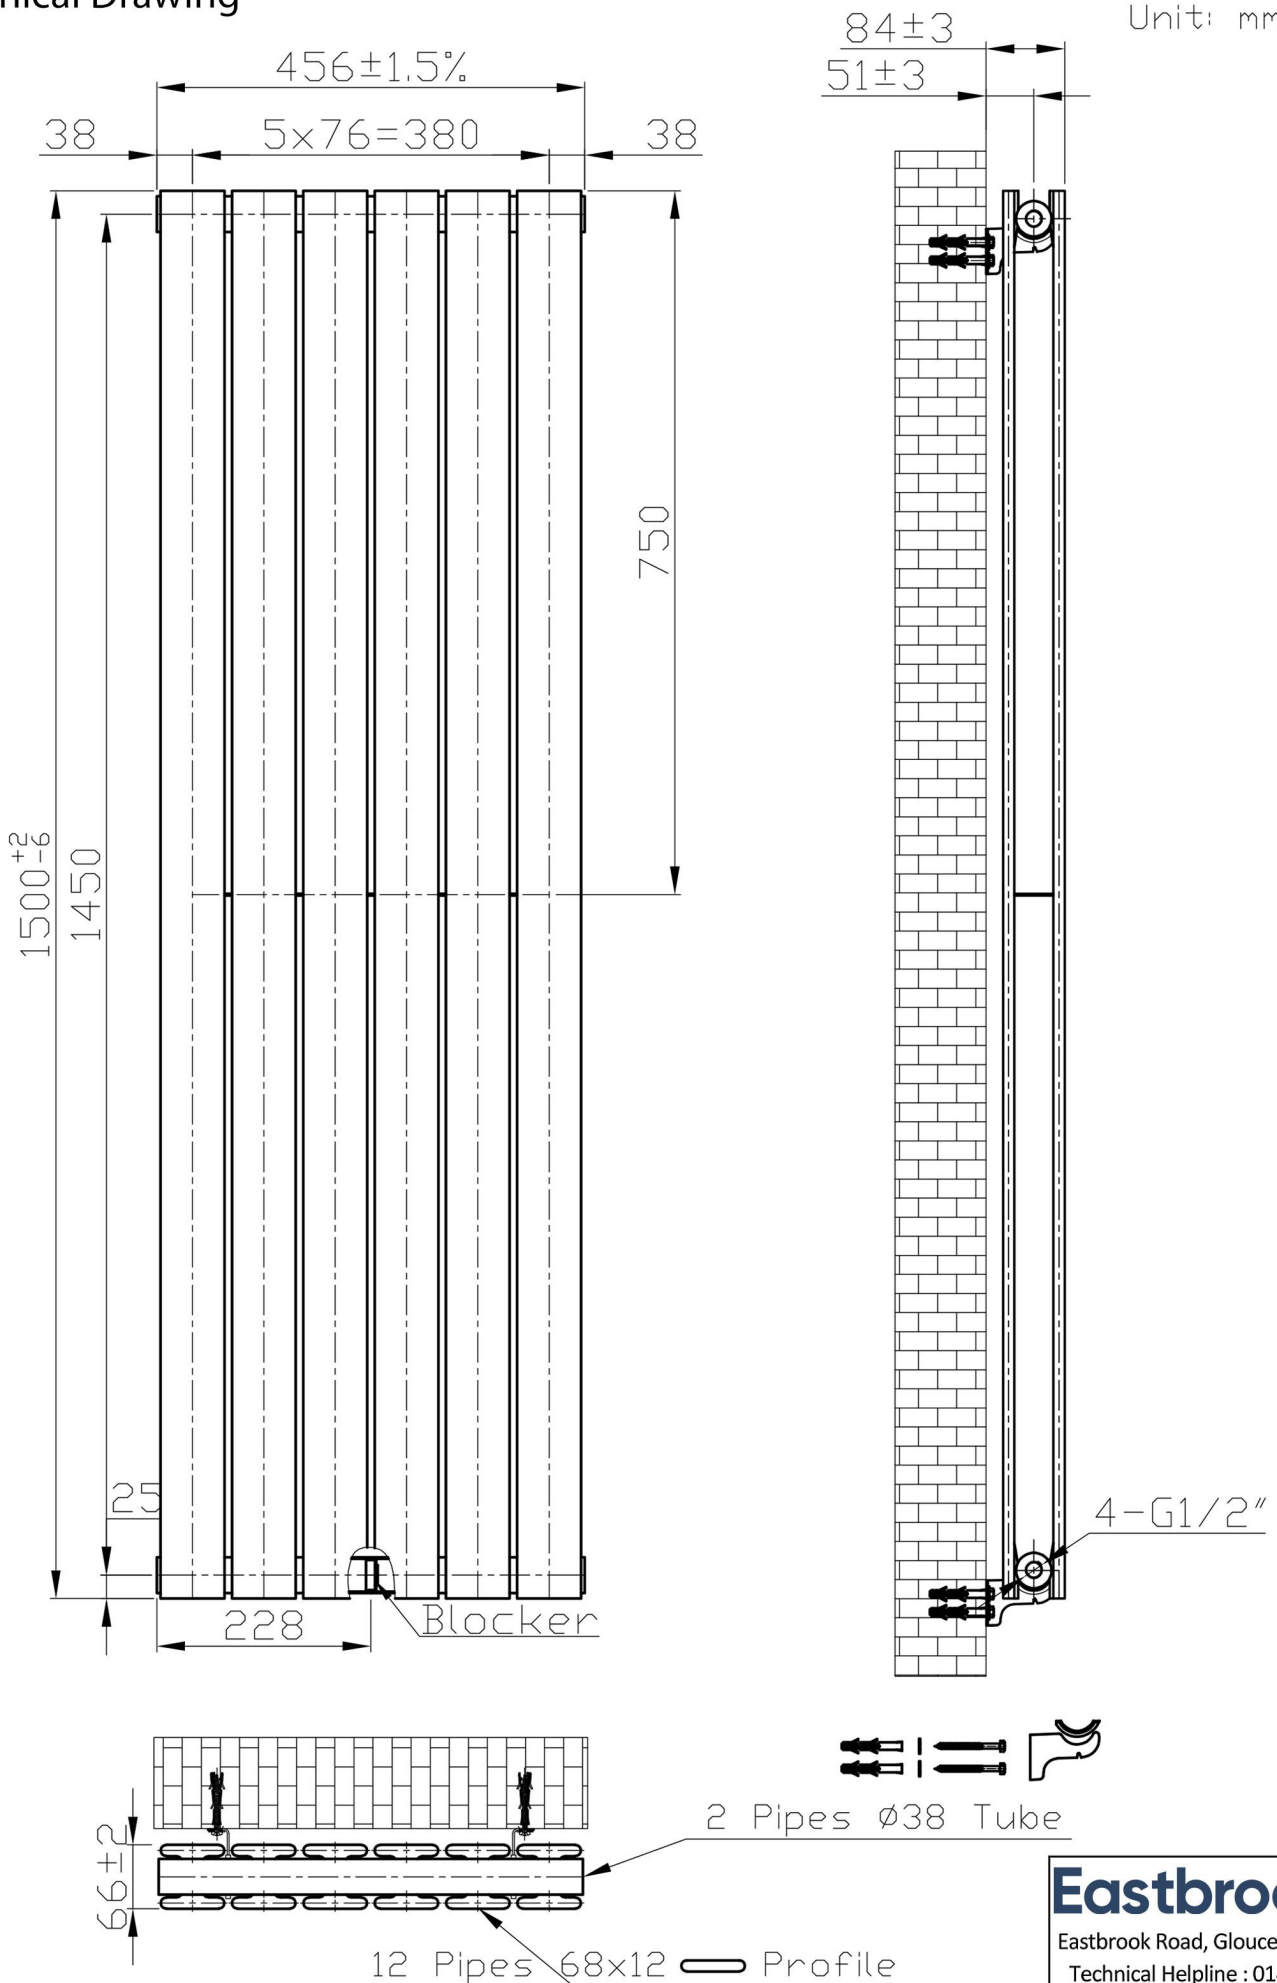

Warrington Type20 Vertical Radiator 1500 x 456mm.

Technical Drawing

Unit: mm

Eastbrook 
Eastbrook Road, Gloucester GL4 3DB
Technical Helpline : 01452 317890
Mon - Fri / 8am - 5pm
Email : technical@eastbrookco.com